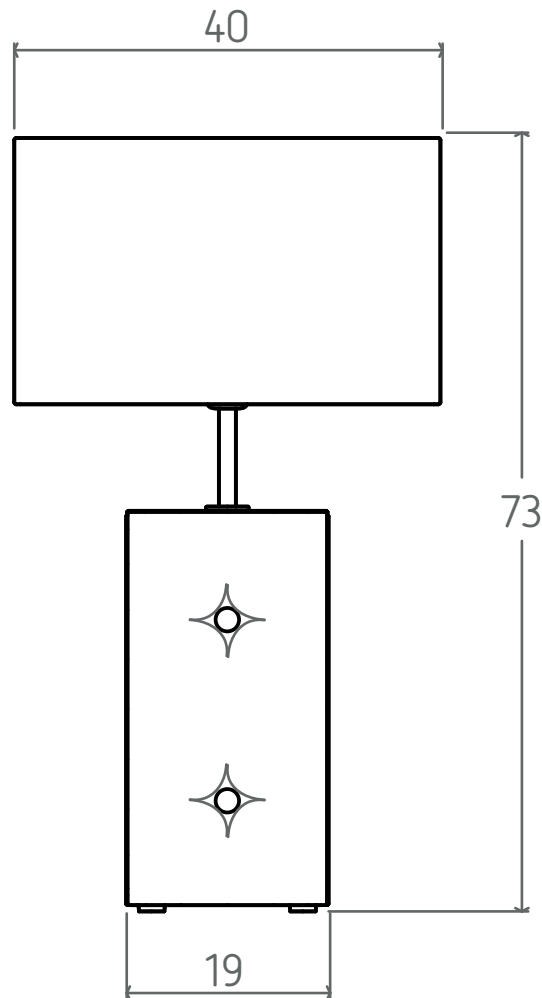

COLUNEX®

Pebbles

PORTUGUÊS

ABAJUR:
TECIDO BRANCO

CORPO:
ESTOFO, METAL
E ESPELHO

GARANTIA:
3 ANOS

POTÊNCIA MÁXIMA:
40 WATTS

ENTRADA DE ENERGIA:
220-240V AC 50-60Hz

LÂMPADA:
1x E27 (NÃO INCLUÍDA)

ENGLISH

LAMP SHADE:
WHITE FABRIC

BODY:
UPHOLSTERY, METAL
AND MIRROR

WARANTY:
3 YEARS

MAXIMUM POWER:
40 WATTS

POWER INPUT:
220-240V AC 50-60Hz

BULB SOCKET:
1x E27 (NOT INCLUDED)

FRANÇAIS

ABAT-JOUR
TISSU BLANC

CORPS:
REMBOURRAGE, MÉTAL
ET MIRROIR

GARANTIE:
3 ANS

PUISSANCE MAXIMUM
40 WATTS

ENTRÉE DE PUISSANCE:
220-240V AC 50-60Hz

DOUILLE D'AMPOULE:
1x E27 (NON INCLUS)

www.colunex.com
+351 226 088 050
info@colunex.com