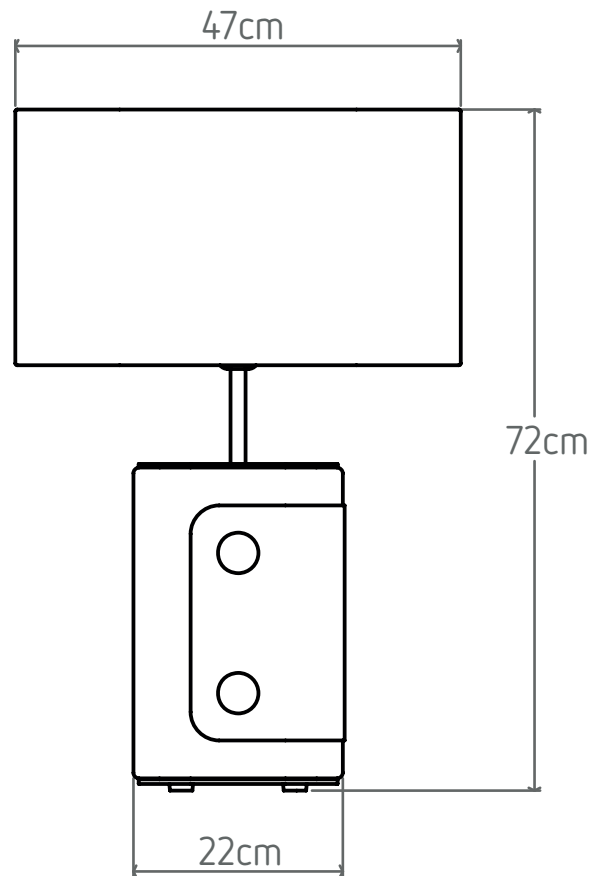

COLUNEX®

Chevron

PORTUGUÊS

ABAJUR:
TECIDO BRANCO

CORPO:
ESTOFO E METAL

GARANTIA:
3 ANOS

POTÊNCIA MÁXIMA:
40 WATTS

ENTRADA DE ENERGIA:
220-240V AC 50-60Hz

LÂMPADA:
1x E27 (NÃO INCLUÍDA)

ENGLISH

LAMP SHADE:
WHITE FABRIC

BODY:
UPHOLSTERY AND METAL

WARANTY:
3 YEARS

MAXIMUM POWER:
40 WATTS

POWER INPUT:
220-240V AC 50-60Hz

BULB SOCKET:
1x E27 (NOT INCLUDED)

FRANÇAIS

ABAT-JOUR
TISSU BLANC

CORPS:
REMOURRAGE ET MÉTAL

GARANTIE:
3 ANS

PUISSANCE MAXIMUM
40 WATTS

ENTRÉE DE PUISSANCE:
220-240V AC 50-60Hz

DOUILLE D'AMPOULE:
1x E27 (NON INCLUS)

www.colunex.com
+351 226 088 050
info@colunex.com